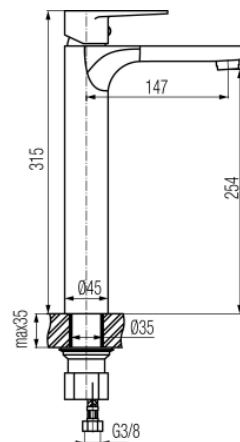

Series Dali

Washbasin high mixer

Code	Cartridge	Flow class	Hoses	EAN13
2447210	cartridge Φ 35	Z	G3/8	5902273510093
2447211	cartridge Φ 35	Z	G1/2	5902273516576

Product usage:

For use in with cold and hot water systems in buildings

Type:

Washbasin mixers

Guarantee:

25-year

Technical data/Operating parameters:

Recommended working pressure: 0,1-0,5 MPa,
Max temperature: 90°C

Used materials:

brass