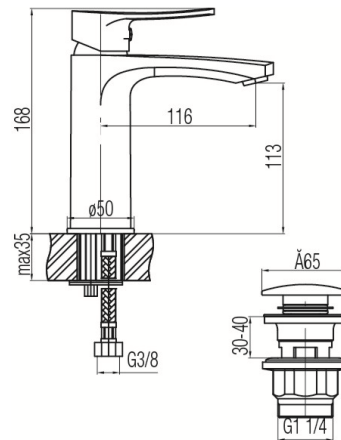

Series Lori

Washbasin mixer with pop-up drain

Code	Cartridge	Flow class	Hoses	EAN13
2456200	cartridge $\varnothing 35$ low	Z	G3/8	5902273536314

Product usage:

For use in with cold and hot water systems in buildings

Type:

Washbasin mixers

Technical data/Operating parameters:Recommended working pressure: 0,1-0,5 MPa,
Max temperature: 90°C**Guarantee:**

25-year

Used materials:

brass

Finish:

chrome