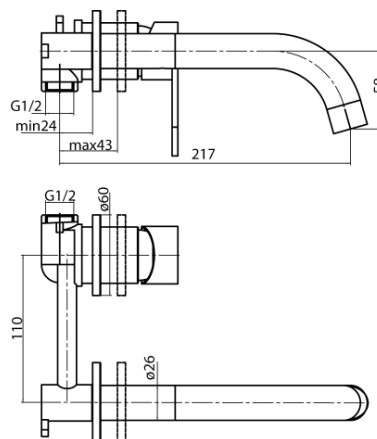

Series Tube

Concealed wall-mounted basin mixer with spout

Code	Cartridge	Flow class	Hoses	EAN13
2454790	cartridge Φ 35 low	A		5907451971857

Product usage:

For use in with cold and hot water systems in buildings

Type:

Washbasin mixers

Guarantee:

25-year

Technical data/Operating parameters:Recommended working pressure: 0,1-0,5 MPa,
Max temperature: 90°C**Used materials:**

brass

Finish:

chrome