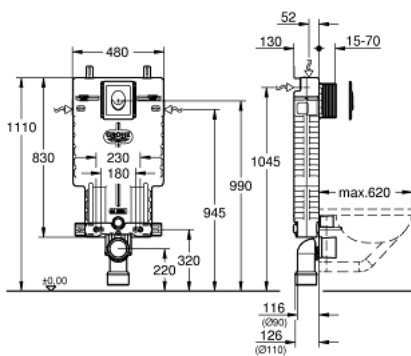

38 723 00D UNISET 2-IN-1 SET FOR WC

PRODUCT DESCRIPTION

- Colour: chrome
- with flushing cistern GD 2
- Uniset element for WC (38 643 001)
- Skate Air flush plate, chrome, vertical installation (38 505 000)

38 723 00D UNISSET 2-IN-1 SET FOR WC

SPARE PARTS, June 2018 – now

- 1: Threaded bolt (Spare part-nr. 4276400M)
- 2: WC inlet and outlet connecting set (Spare part-nr. 37311K00)
- 2.1: Basin fastening (Spare part-nr. 43511SH0)
- 2.2: Connector (Spare part-nr. 37119000)
- 3: PP-outlet bend Ø 90 mm (Spare part-nr. 42327000)
- 4: 4" Outlet Adaptor for Rapid SL (Spare part-nr. 42242000)
- 5: Support for outlet bend (Spare part-nr. 42243000)
- 6: Revision shaft

(Spare part-nr. 66783000)
- 7: Filling valve (Spare part-nr. 37095000)
- 7.1: Lever (Spare part-nr. 43734000)
- 7.1.1: Seal (Spare part-nr. 4377000M)
- 7.2: Valve head (Spare part-nr. 43536000)
- 7.3: Membrane (Spare part-nr. 4375800M)
- 7.4: Screw cap (Spare part-nr. 43735000)
- 7.5: Valve FLOAT, 5 pcs.. (Spare part-nr. 4379100M)
- 7.6: Set of seals (Spare part-nr. 43722000)*
- 8: Support device (Spare part-nr. 42246000)
- 9: Tube (Spare part-nr. 42233000)
- 9.1: Sealing washer (Spare part-nr. 0319100M)
- 10: Dual Flush discharge valve AV1 (Spare part-nr. 42320000)
- 10.1: Extension for overflow pipe (Spare part-nr. 42313000)
- 10.2: Pneumatic hose (Spare part-nr. 42319000)
- 10.3: Seal (Spare part-nr. 42310000)
- 11: Valve seat for GD2 (Spare part-nr. 42315000)
- 12: Wall plate (Spare part-nr. 38505000)
- 12.1: Screw (Spare part-nr. 6636200M)
- 12.2: Mounting frame (Spare part-nr. 43207000)
- 12.3: Fixing set (Spare part-nr. 4308500M)*
- 12.4: Fixing set (Spare part-nr. 4215800M)*
- 13: Adaptor (Spare part-nr. 38796000)*
- 14: 4.5 l adaptor for GD2 (Spare part-nr. 42333000)*
- 15: Support feet (Spare part-nr. 37304000)*
- 16: Retrofit kit for shower toilets Sensia Arena and IGS (Spare part-nr. 4089900)*