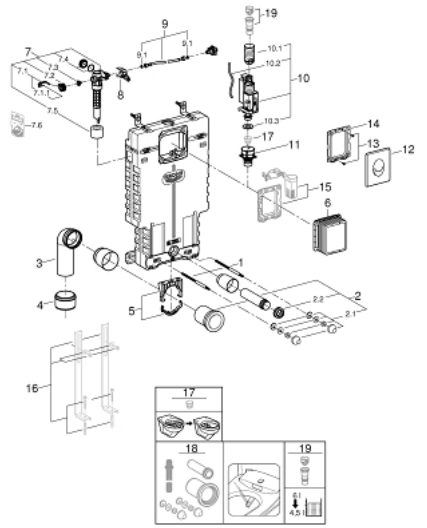

38 723 00D UNISET 2-IN-1 SET FOR WC

PRODUCT DESCRIPTION

- Colour: chrome
- with flushing cistern GD 2
- Uniset element for WC (38 643 001)
- Skate Air flush plate, chrome, vertical installation (38 505 000)

38 723 00D UNISSET 2-IN-1 SET FOR WC

SPARE PARTS, June 2018 – now

- 1: Threaded bolt (Spare part-nr. 4276400M)
- 2: WC inlet and outlet connecting set (Spare part-nr. 37311K00)
- 2.1: Basin fastening (Spare part-nr. 43511SH0)
- 2.2: Connector (Spare part-nr. 37119000)
- 3: PP-outlet bend Ø 90 mm (Spare part-nr. 42327000)
- 4: 4" Outlet Adaptor for Rapid SL (Spare part-nr. 42242000)
- 5: Support for outlet bend (Spare part-nr. 42243000)
- 6: Revision shaft

(Spare part-nr. 66783000)
- 7: Filling valve (Spare part-nr. 37095000)
- 7.1: Lever (Spare part-nr. 43734000)
- 7.1.1: Seal (Spare part-nr. 4377000M)
- 7.2: Valve head (Spare part-nr. 43536000)
- 7.3: Membrane (Spare part-nr. 4375800M)
- 7.4: Screw cap (Spare part-nr. 43735000)
- 7.5: Valve FLOAT, 5 pcs.. (Spare part-nr. 4379100M)
- 7.6: Set of seals (Spare part-nr. 43722000)*
- 8: Support device (Spare part-nr. 42246000)
- 9: Tube (Spare part-nr. 42233000)
- 9.1: Sealing washer (Spare part-nr. 0319100M)
- 10: Dual Flush discharge valve AV1 (Spare part-nr. 42320000)
- 10.1: Extension for overflow pipe (Spare part-nr. 42313000)
- 10.2: Pneumatic hose (Spare part-nr. 42319000)
- 10.3: Seal (Spare part-nr. 42310000)
- 11: Valve seat for GD2 (Spare part-nr. 42315000)
- 12: Wall plate (Spare part-nr. 38505000)
- 12.1: Screw (Spare part-nr. 6636200M)
- 12.2: Mounting frame (Spare part-nr. 43207000)
- 12.3: Fixing set (Spare part-nr. 4308500M)*
- 12.4: Fixing set (Spare part-nr. 4215800M)*
- 13: Adaptor (Spare part-nr. 38796000)*
- 14: 4.5 l adaptor for GD2 (Spare part-nr. 42333000)*
- 15: Support feet (Spare part-nr. 37304000)*
- 16: Retrofit kit for shower toilets Sensia Arena and IGS (Spare part-nr. 4089900)*