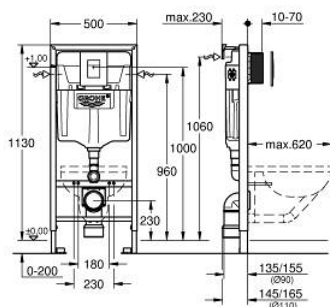

38 772 00F **RAPID SL 3-IN-1 SET FOR WC, 1.13 M INSTALLATION HEIGHT**

PRODUCT DESCRIPTION

- Colour: chrome
- with flushing cistern GD 2
- Rapid SL element for WC (38 528 001)
- Skate Cosmopolitan flush plate, chrome (38 732 000)
- wall brackets (38 558 00M)

38 772 00F **RAPID SL 3-IN-1 SET FOR WC, 1.13 M INSTALLATION HEIGHT**

SPARE PARTS, October 2021 – now

- 1: Threaded bolt (Spare part-nr. 4276400M)
- 2: WC inlet and outlet connecting set (Spare part-nr. 37311K00)
- 2.1: Basin fastening (Spare part-nr. 43511SH0)
- 2.2: Connector (Spare part-nr. 37119000)
- 3: PP-outlet bend Ø 90 mm (Spare part-nr. 42327000)
- 4: 4" Outlet Adaptor for Rapid SL (Spare part-nr. 42242000)
- 5: Support for outlet bend (Spare part-nr. 42243000)
- 6: Revision shaft

(Spare part-nr. 66791000)
- 7: Filling valve (Spare part-nr. 37095000)
- 7.1: Lever (Spare part-nr. 43734000)
- 7.1.1: Seal (Spare part-nr. 4377000M)
- 7.2: Valve head (Spare part-nr. 43536000)
- 7.3: Membrane (Spare part-nr. 4375800M)
- 7.4: Screw cap (Spare part-nr. 43735000)
- 7.5: Valve FLOAT, 5 pcs.. (Spare part-nr. 4379100M)
- 7.6: Set of seals (Spare part-nr. 43722000)*
- 8: Support device (Spare part-nr. 42246000)
- 9: Tube (Spare part-nr. 42233000)
- 9.1: Sealing washer (Spare part-nr. 0319100M)
- 10: Dual Flush discharge valve AV1 (Spare part-nr. 42320000)
- 10.1: Extension for overflow pipe (Spare part-nr. 42313000)
- 10.2: Pneumatic hose (Spare part-nr. 42319000)
- 10.3: Seal (Spare part-nr. 42310000)
- 11: Valve seat for GD2 (Spare part-nr. 42315000)
- 12: Wall brackets