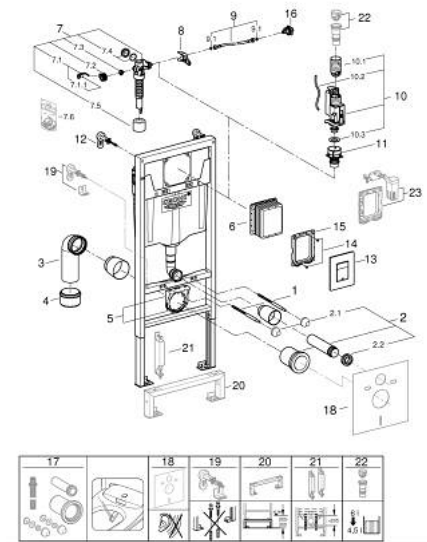

38 772 00F **RAPID SL 3-IN-1 SET FOR WC, 1.13 M INSTALLATION HEIGHT**

PRODUCT DESCRIPTION

- Colour: chrome
- with flushing cistern GD 2
- Rapid SL element for WC (38 528 001)
- Skate Cosmopolitan flush plate, chrome (38 732 000)
- wall brackets (38 558 00M)

38 772 00F **RAPID SL 3-IN-1 SET FOR WC, 1.13 M INSTALLATION HEIGHT**

SPARE PARTS, October 2021 – now

- 1: Threaded bolt (Spare part-nr. 4276400M)
- 2: WC inlet and outlet connecting set (Spare part-nr. 37311K00)
- 2.1: Basin fastening (Spare part-nr. 43511SH0)
- 2.2: Connector (Spare part-nr. 37119000)
- 3: PP-outlet bend Ø 90 mm (Spare part-nr. 42327000)
- 4: 4" Outlet Adaptor for Rapid SL (Spare part-nr. 42242000)
- 5: Support for outlet bend (Spare part-nr. 42243000)
- 6: Revision shaft

(Spare part-nr. 66791000)
- 7: Filling valve (Spare part-nr. 37095000)
- 7.1: Lever (Spare part-nr. 43734000)
- 7.1.1: Seal (Spare part-nr. 4377000M)
- 7.2: Valve head (Spare part-nr. 43536000)
- 7.3: Membrane (Spare part-nr. 4375800M)
- 7.4: Screw cap (Spare part-nr. 43735000)
- 7.5: Valve FLOAT, 5 pcs.. (Spare part-nr. 4379100M)
- 7.6: Set of seals (Spare part-nr. 43722000)*
- 8: Support device (Spare part-nr. 42246000)
- 9: Tube (Spare part-nr. 42233000)
- 9.1: Sealing washer (Spare part-nr. 0319100M)
- 10: Dual Flush discharge valve AV1 (Spare part-nr. 42320000)
- 10.1: Extension for overflow pipe (Spare part-nr. 42313000)
- 10.2: Pneumatic hose (Spare part-nr. 42319000)
- 10.3: Seal (Spare part-nr. 42310000)
- 11: Valve seat for GD2 (Spare part-nr. 42315000)
- 12: Wall brackets