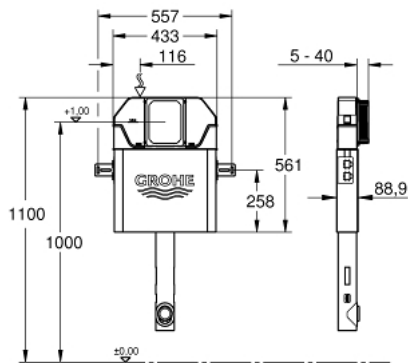

## 39 694 00F SOLO SLIM FLUSHING CISTERN FOR WC 88.9 MM

### PRODUCT DESCRIPTION (1/2)

- flush pipe insulated against condensation
- cistern volume 6 l
- angle valve 15 mm (½")
- GROHE Water Saving - Less water, perfect flow
- Shortable inspection shaft incl. protection during construction phase, for vertical use
- for mounting of small flush plates revision shaft 40 949 000 to be ordered separately
- flushing cistern SLIM, 3 - 6 l, containing following features:
  - adjustment ex factory 6 l and 3 l
  - pneumatic discharge valve offering 3 modes of operation: dual flush or start/stop or single flush
  - water supply from top

## 39 694 00F **SOLO SLIM FLUSHING CISTERN FOR WC 88.9 MM**