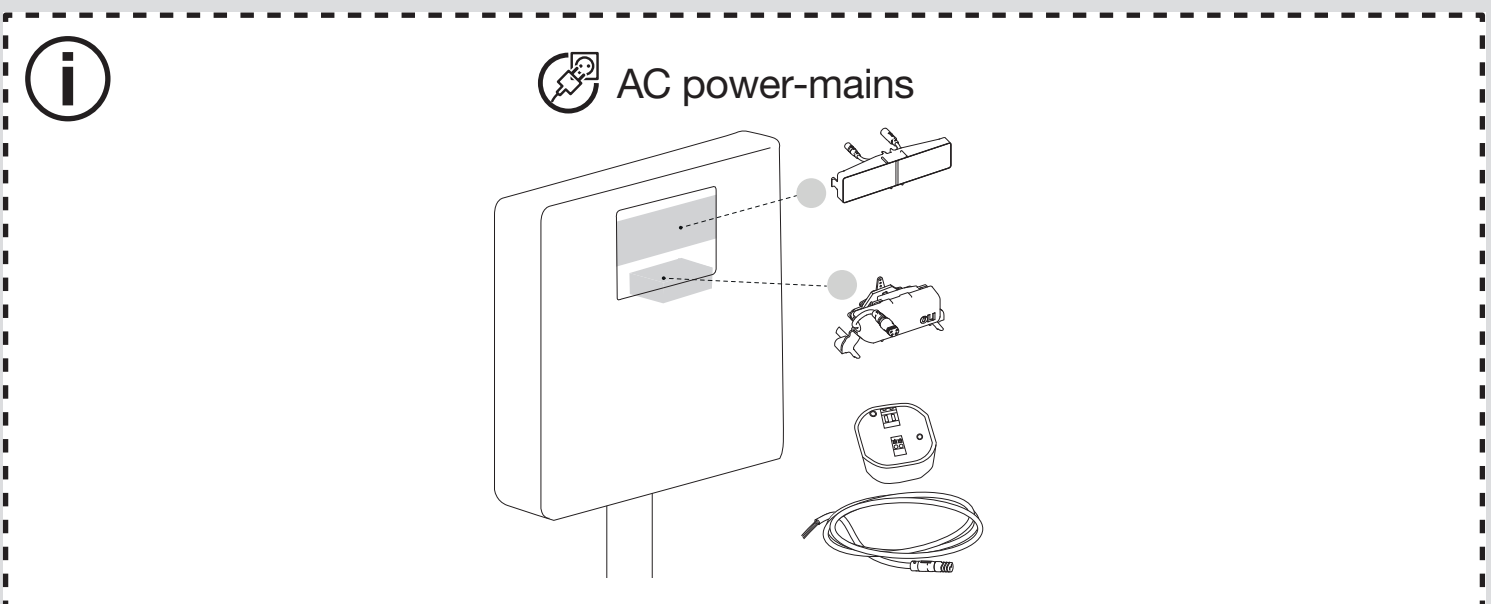

# GLASSY

AC power-mains

(dimensions in millimeters)

10