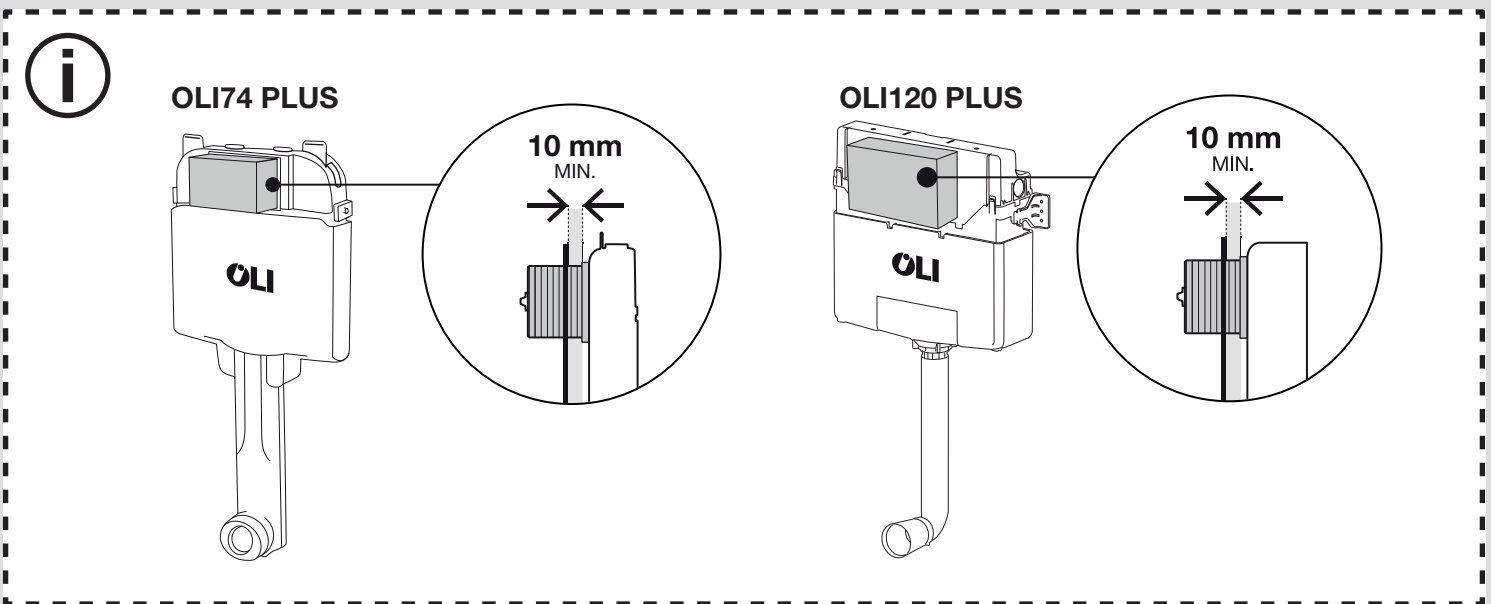

# GLASSY

AC power-mains

(dimensions in millimeters)

10