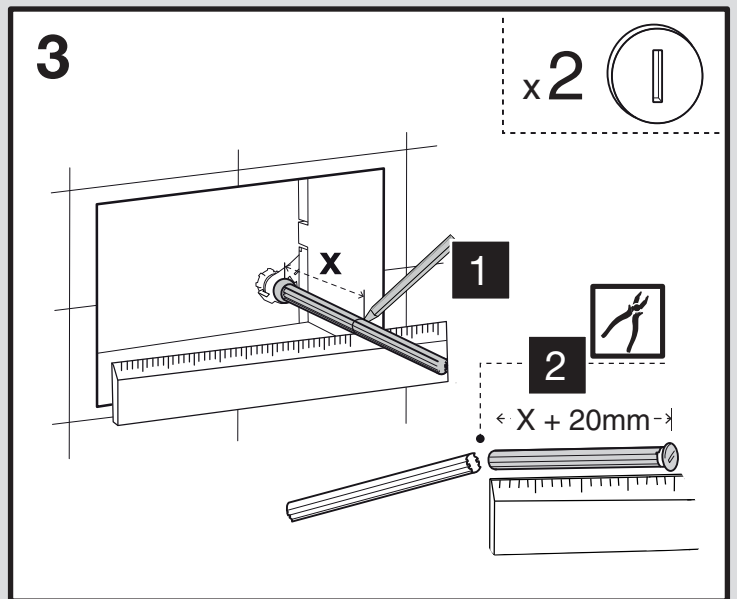

# GLASSY

AC power-mains

(dimensions in millimeters)

10