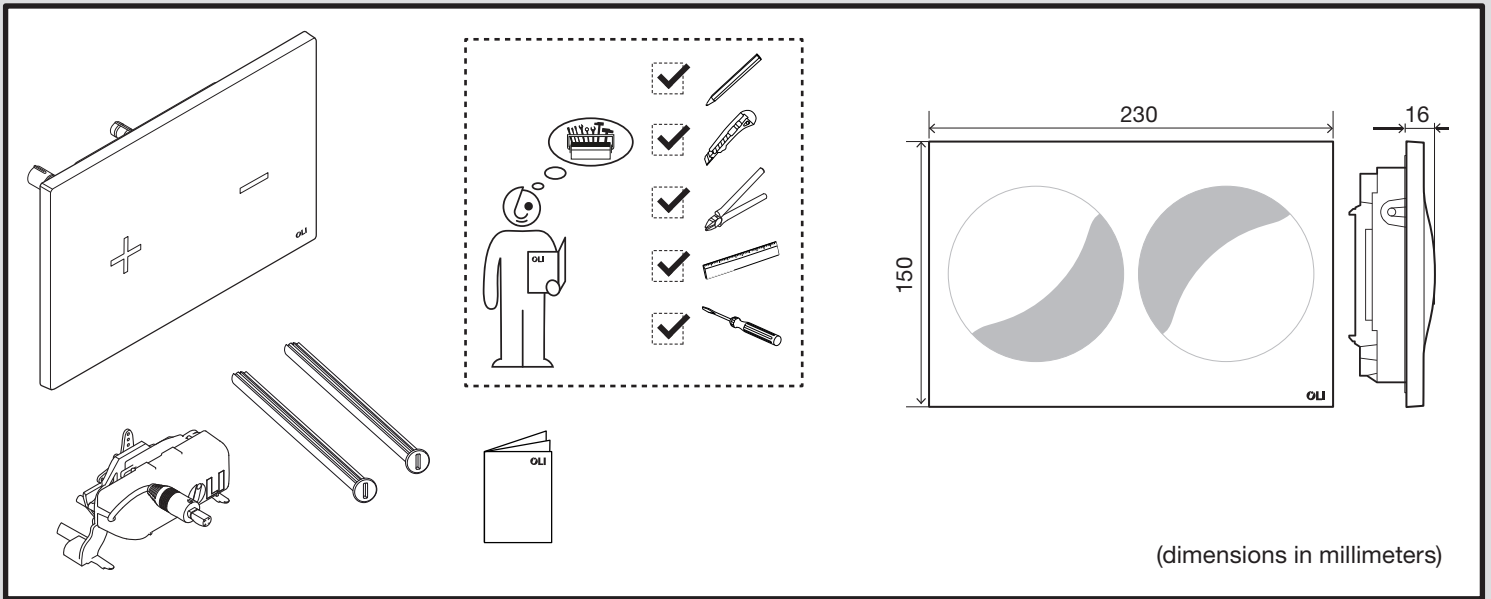

# GLASSY

AC power-mains

(dimensions in millimeters)

10