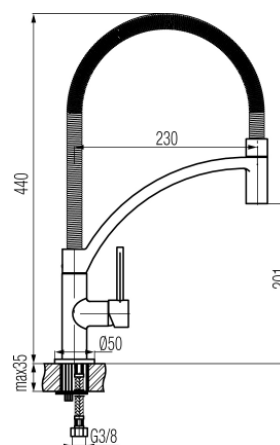

Series Inizio

Standing kitchen mixer with side lever

Code	Cartridge	Flow class	Hoses	EAN13
2425900	cartridge Φ 25	Z	G3/8	5907451982730

Product usage:

For use in with cold and hot water systems in buildings

Type:

Kitchen mixer

Technical data/Operating parameters:Recommended working pressure: 0,1-0,5 MPa,
Max temperature: 90°C**Guarantee:**

5-year

Used materials:

brass

Finish:

chrome