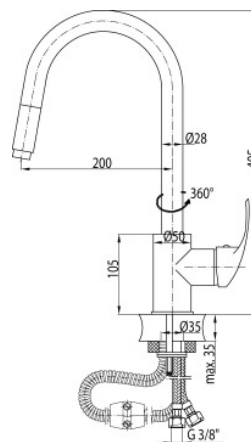

Series Angelo

Standing kitchen mixer with pull-out spray

Code	Cartridge	Flow class	Hoses	EAN13
2453040	cartridge Ø35 low	A	G3/8	5907451949931
2453340	cartridge Ø35 low	A	G1/2	5907451955710

Product usage: