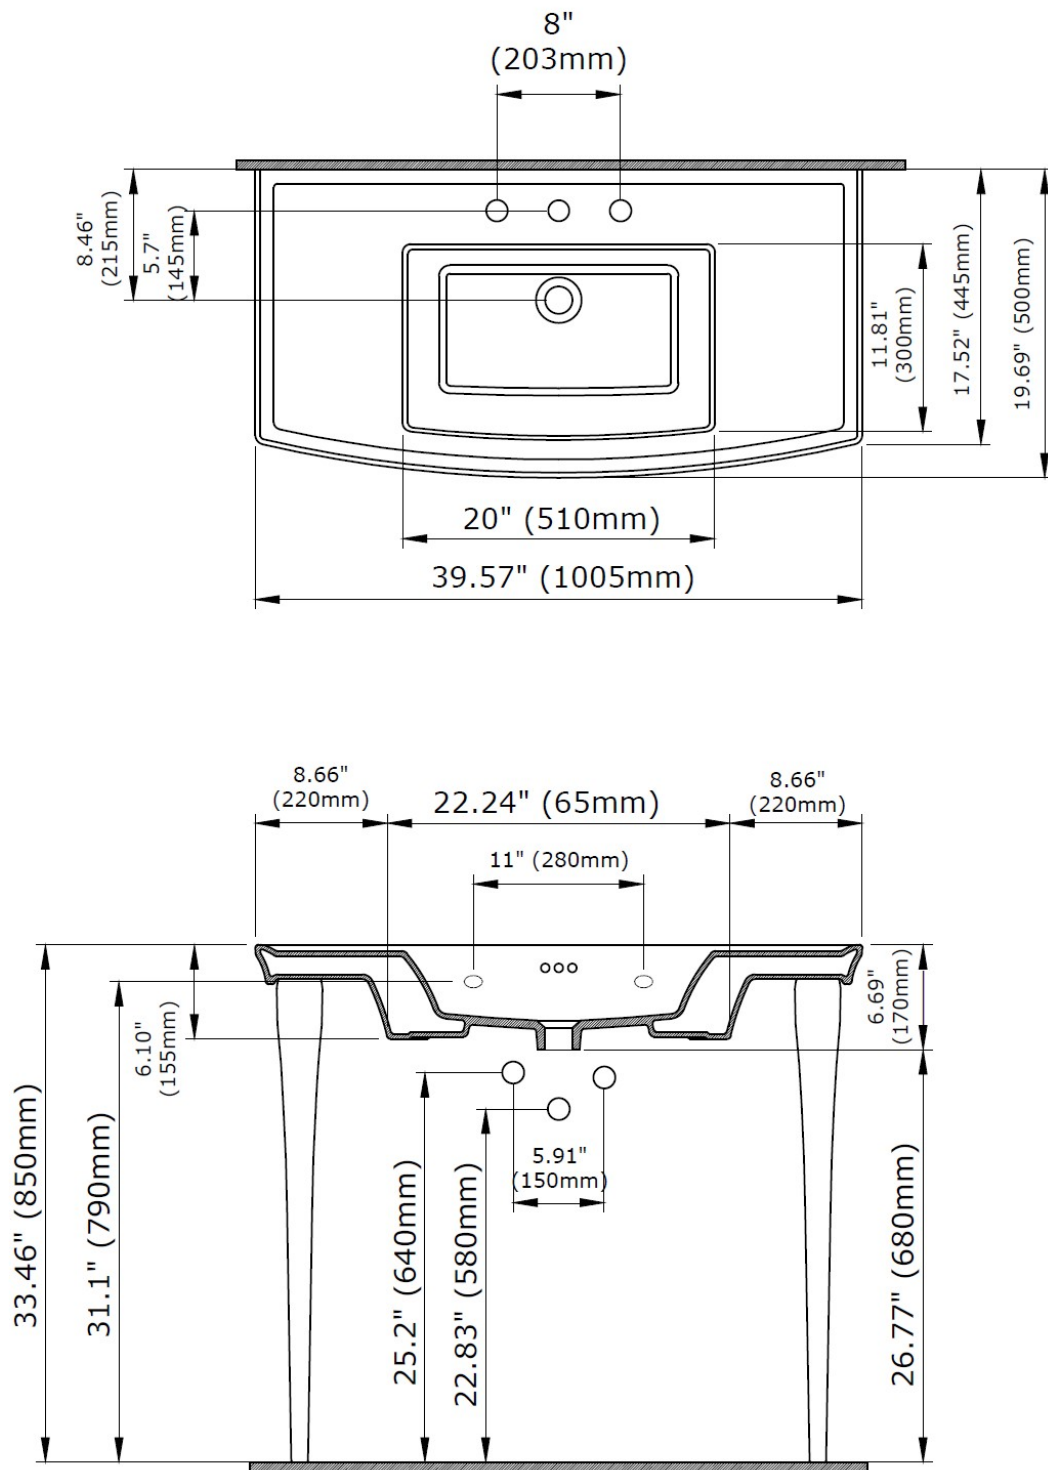

NOTES:

Refer to installation instructions supplied with bathroom sink for wall mount, countertop or console leg installations.

Due to the fireclay process, dimensions may vary. Please use the actual sink that you will be installing in order to determine the cutout dimensions for countertop installation.

CAUTION: Sink is heavy! Installer must provide adequate reinforcement for all load-bearing supports in accordance with installation instructions supplied with bathroom sink. Metal Console legs are optional and not designed to be load-bearing, proper wall reinforcement is still required.

IMPORTANT: Dimensions of fixtures are nominal and may vary within the range of tolerance established by ANSI standards. These measurements are subject to change or cancellation. No responsibility is assumed for use of superseded or voided pages.