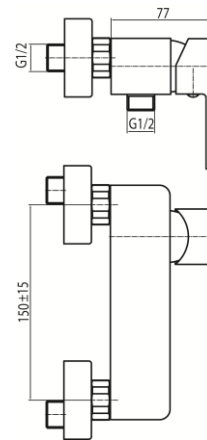

Series Loft Gold

Wall mounted shower mixer (without accessories)

Code	Cartridge	Flow class	Connection	EAN13
2455820	cartridge $\Phi 35$ low	B	G1/2	5902273536864

Product usage:

For use in with cold and hot water systems in buildings

Type:

Shower mixers

Guarantee:

25-year

Technical data/Operating parameters:Recommended working pressure: 0,1-0,5 MPa,
Max temperature: 90°C**Used materials:**

brass

Finish:

chrome