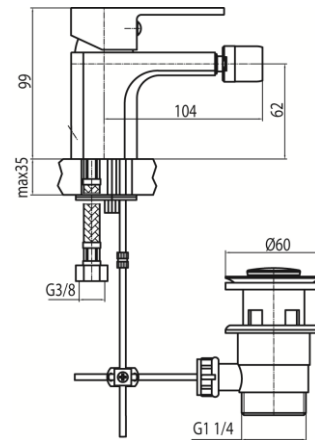

Series Loft Gold

Bidet mixer with manual pop-up drain

Code	Cartridge	Flow class	Hoses	EAN13
2455880	cartridge Φ 35 high	Z	G3/8	5902273550099

Product usage:

For use in with cold and hot water systems in buildings

Type:

Bidet mixers

Guarantee:

25-year

Technical data/Operating parameters:Recommended working pressure: 0,1-0,5 MPa,
Max temperature: 90°C**Used materials:**

brass

Finish:

Gold PVD