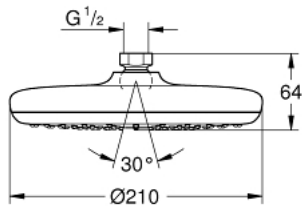

26 410 000 TEMPESTA 210 HEAD SHOWER 1 SPRAY

PRODUCT DESCRIPTION

- Colour: chrome
- spray pattern:
 - Rain
- maximum flow rate (at 3 bar): 8.5 l/min
- Ø 210 mm
- ball joint ± 15° rotatable
- connection thread 1/2"
- GROHE Water Saving - Less water, perfect flow
- GROHE DreamSpray perfect spray pattern
- GROHE Long-Life finish
- SpeedClean anti-lime system
- Inner WaterGuide for a longer life

26 410 000 TEMPESTA 210 HEAD SHOWER 1 SPRAY

SPARE PARTS, July 2016 – now

1: Fibre seal dia. Ø18.5 x Ø12 x 2 (Spare part-nr. 0138900M)

2: Dirt strainer (Spare part-nr. 48007000)