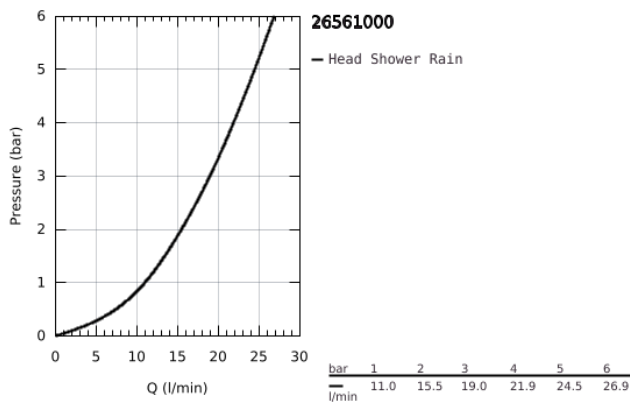

## 26 561 000 RAINSHOWER MONO 310 HEAD SHOWER 1 SPRAY

### PRODUCT DESCRIPTION

- Colour: Chrome
- GROHE PureRain
- spray plate chrome
- ball joint with turning angle  $\pm 10^\circ$
- connection thread 1/2"
- GROHE DreamSpray perfect spray pattern
- SpeedClean anti-limescale system
- Inner WaterGuide for a longer life
- suitable for instantaneous heater