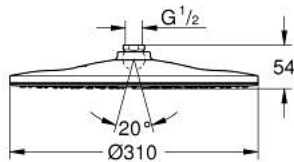

### PRODUCT DESCRIPTION

- Colour: Chrome
- GROHE PureRain
- spray plate chrome
- ball joint with turning angle  $\pm 10^\circ$
- connection thread 1/2"
- GROHE DreamSpray perfect spray pattern
- SpeedClean anti-limescale system
- Inner WaterGuide for a longer life
- suitable for instantaneous heater

26 561 000 **RAINSHOWER MONO 310 HEAD SHOWER 1 SPRAY**

**SPARE PARTS**, January 2018 – now

1: Fibre seal dia.  $\varnothing$  18,5 x  $\varnothing$  12 x 2 (Spare part-nr. 0138900M)

2: Strainer (Spare part-nr. 48007000)