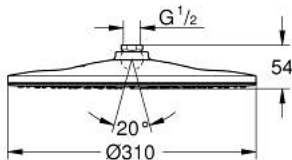

### PRODUCT DESCRIPTION

- Colour: Chrome
- spray pattern:
  - GROHE PureRain
- maximum flow rate (at 3 bar): 7.5 l/min
- spray plate chrome
- ball joint with turning angle  $\pm 10^\circ$
- connection thread 1/2"
- GROHE Water Saving - Less water, perfect flow
- GROHE DreamSpray perfect spray pattern
- GROHE Long-Life finish
- SpeedClean anti-limescale system
- Inner WaterGuide for a longer life
- suitable for instantaneous heater
- min. recommended pressure 1.0 bar