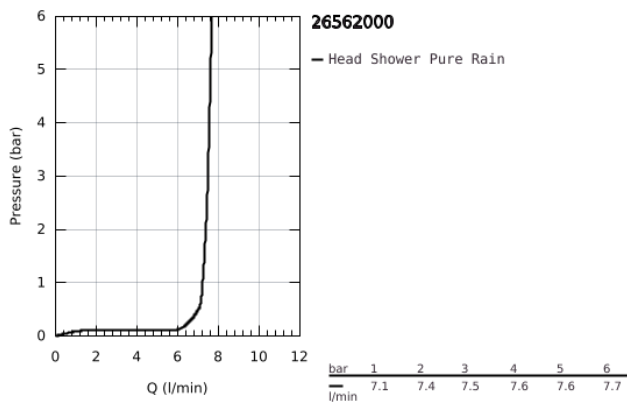

## 26 562 000 RAINSHOWER MONO 310 HEAD SHOWER 1 SPRAY

### PRODUCT DESCRIPTION

- Colour: Chrome
- spray pattern:
  - GROHE PureRain
- maximum flow rate (at 3 bar): 7.5 l/min
- spray plate chrome
- ball joint with turning angle  $\pm 10^\circ$
- connection thread 1/2"
- GROHE Water Saving - Less water, perfect flow
- GROHE DreamSpray perfect spray pattern
- GROHE Long-Life finish
- SpeedClean anti-limescale system
- Inner WaterGuide for a longer life
- suitable for instantaneous heater
- min. recommended pressure 1.0 bar