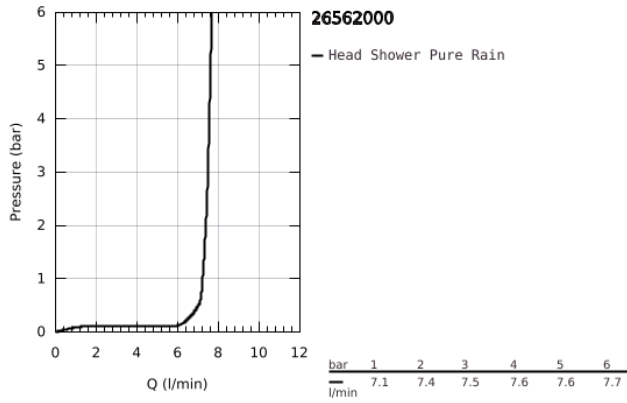

26 562 000 **RAINSHOWER MONO 310 HEAD SHOWER 1 SPRAY**