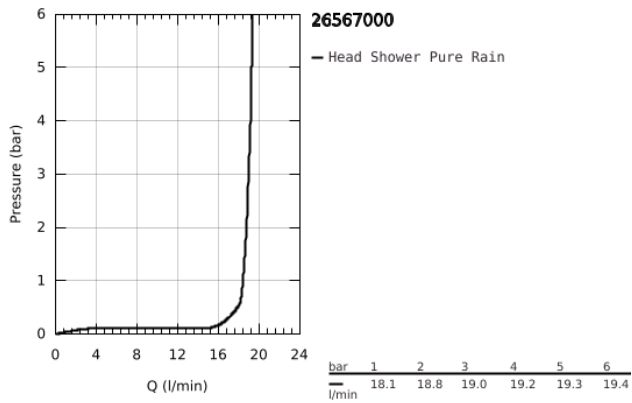

26 567 000 RAINSHOWER MONO 310 CUBE HEAD SHOWER 1 SPRAY

PRODUCT DESCRIPTION

- Colour: Chrome
- GROHE PureRain
- spray plate chrome
- ball joint with turning angle $\pm 10^\circ$
- connection thread 1/2"
- GROHE DreamSpray perfect spray pattern
- GROHE Long-Life finish
- SpeedClean anti-limescale system
- Inner WaterGuide for a longer life
- suitable for instantaneous heater

26 567 000 **RAINSHOWER MONO 310 CUBE HEAD SHOWER 1 SPRAY**

26 567 000 **RAINSHOWER MONO 310 CUBE HEAD SHOWER 1 SPRAY**

SPARE PARTS, January 2018 – now

1: Fibre seal dia. \varnothing 18,5 x \varnothing 12 x 2 (Spare part-nr. 0138900M)