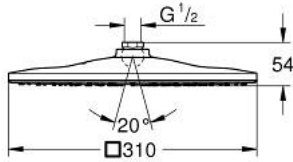

26 567 000 RAINSHOWER MONO 310 CUBE HEAD SHOWER 1 SPRAY

PRODUCT DESCRIPTION

- Colour: Chrome
- GROHE PureRain
- spray plate chrome
- ball joint with turning angle $\pm 10^\circ$
- connection thread 1/2"
- GROHE DreamSpray perfect spray pattern
- GROHE Long-Life finish
- SpeedClean anti-limescale system
- Inner WaterGuide for a longer life
- suitable for instantaneous heater

26 567 000 **RAINSHOWER MONO 310 CUBE HEAD SHOWER 1 SPRAY**

26 567 000 **RAINSHOWER MONO 310 CUBE HEAD SHOWER 1 SPRAY**

SPARE PARTS, January 2018 – now

1: Fibre seal dia. \varnothing 18,5 x \varnothing 12 x 2 (Spare part-nr. 0138900M)