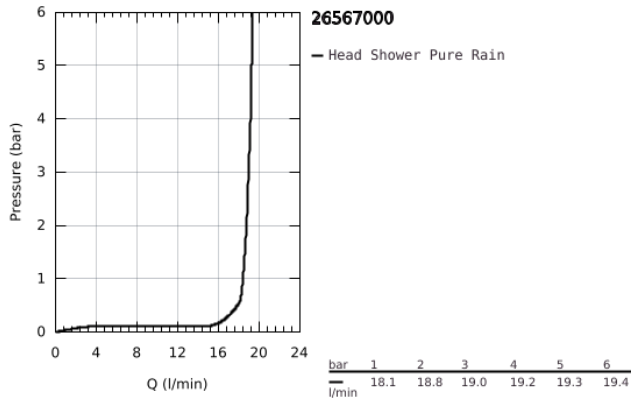

26 567 000 RAINSHOWER MONO 310 CUBE HEAD SHOWER 1 SPRAY

PRODUCT DESCRIPTION

- Colour: Chrome
- GROHE PureRain
- spray plate chrome
- ball joint with turning angle $\pm 10^\circ$
- connection thread 1/2"
- GROHE DreamSpray perfect spray pattern
- GROHE Long-Life finish
- SpeedClean anti-limescale system
- Inner WaterGuide for a longer life
- suitable for instantaneous heater

26 567 000 **RAINSHOWER MONO 310 CUBE HEAD SHOWER 1 SPRAY**

26 567 000 **RAINSHOWER MONO 310 CUBE HEAD SHOWER 1 SPRAY**

SPARE PARTS, January 2018 – now

1: Fibre seal dia. \varnothing 18,5 x \varnothing 12 x 2 (Spare part-nr. 0138900M)