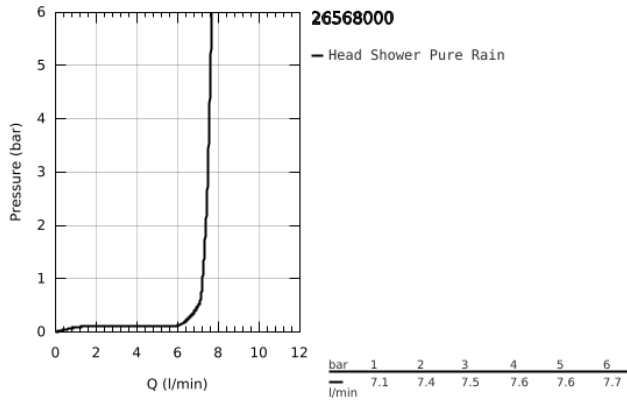

26 568 000 **RAINSHOWER MONO 310 CUBE HEAD SHOWER 1 SPRAY**

PRODUCT DESCRIPTION

- Colour: Chrome
- spray pattern:
 - GROHE PureRain
 - maximum flow rate (at 3 bar): 7.5 l/min
 - spray plate chrome
- ball joint with turning angle $\pm 10^\circ$
- connection thread 1/2"
- GROHE Water Saving - Less water, perfect flow
- GROHE DreamSpray perfect spray pattern
- GROHE Long-Life finish
- SpeedClean anti-limescale system
- Inner WaterGuide for a longer life
- suitable for instantaneous heater

26 568 000 **RAINSHOWER MONO 310 CUBE HEAD SHOWER 1 SPRAY**

26 568 000 **RAINSHOWER MONO 310 CUBE HEAD SHOWER 1 SPRAY**

SPARE PARTS, January 2018 – now

1: Fibre seal dia. \varnothing 18,5 x \varnothing 12 x 2 (Spare part-nr. 0138900M)