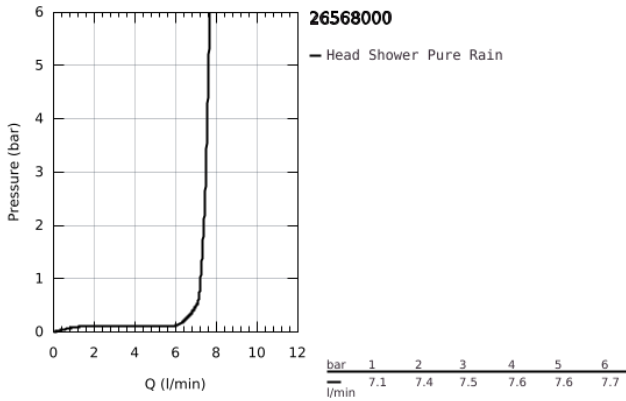

26 568 000 **RAINSHOWER MONO 310 CUBE HEAD SHOWER 1 SPRAY**

PRODUCT DESCRIPTION

- Colour: Chrome
- spray pattern:
 - GROHE PureRain
 - maximum flow rate (at 3 bar): 7.5 l/min
 - spray plate chrome
- ball joint with turning angle $\pm 10^\circ$
- connection thread 1/2"
- GROHE Water Saving - Less water, perfect flow
- GROHE DreamSpray perfect spray pattern
- GROHE Long-Life finish
- SpeedClean anti-limescale system
- Inner WaterGuide for a longer life
- suitable for instantaneous heater

26 568 000 **RAINSHOWER MONO 310 CUBE HEAD SHOWER 1 SPRAY**

26 568 000 **RAINSHOWER MONO 310 CUBE HEAD SHOWER 1 SPRAY**

SPARE PARTS, January 2018 – now

1: Fibre seal dia. \varnothing 18,5 x \varnothing 12 x 2 (Spare part-nr. 0138900M)