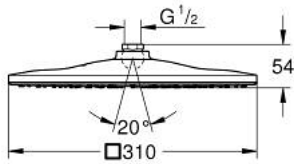

26 568 000 **RAINSHOWER MONO 310 CUBE HEAD SHOWER 1 SPRAY**

PRODUCT DESCRIPTION

- Colour: Chrome
- spray pattern:
 - GROHE PureRain
 - maximum flow rate (at 3 bar): 7.5 l/min
 - spray plate chrome
- ball joint with turning angle $\pm 10^\circ$
- connection thread 1/2"
- GROHE Water Saving - Less water, perfect flow
- GROHE DreamSpray perfect spray pattern
- GROHE Long-Life finish
- SpeedClean anti-limescale system
- Inner WaterGuide for a longer life
- suitable for instantaneous heater

26 568 000 **RAINSHOWER MONO 310 CUBE HEAD SHOWER 1 SPRAY**

26 568 000 **RAINSHOWER MONO 310 CUBE HEAD SHOWER 1 SPRAY**

SPARE PARTS, January 2018 – now

1: Fibre seal dia. \varnothing 18,5 x \varnothing 12 x 2 (Spare part-nr. 0138900M)