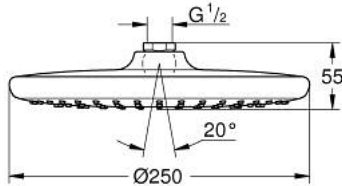

26 666 000 TEMPESTA 250 HEAD SHOWER 1 SPRAY

PRODUCT DESCRIPTION

- Colour: chrome
- spray pattern:
 - Rain
- Ø 250 mm
- head shower with white rear cover
- ball joint with turning angle $\pm 10^\circ$
- connection thread 1/2"
- GROHE Water Saving 9.5 l/min flow limiter
- GROHE DreamSpray perfect spray pattern
- GROHE Long-Life finish
- SpeedClean anti-lime system
- Inner WaterGuide for a longer life
- professional edition

26 666 000 TEMPESTA 250 HEAD SHOWER 1 SPRAY

SPARE PARTS, February 2019 – now

1: Fibre seal dia. Ø18.5 x Ø12 x 2 (Spare part-nr. 0138900M)

2: Dirt strainer (Spare part-nr. 48007000)