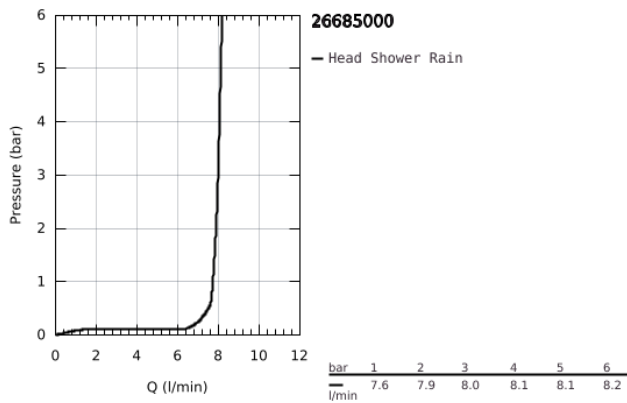

26 685 000 TEMPESTA 250 CUBE HEAD SHOWER 1 SPRAY

PRODUCT DESCRIPTION

- Colour: Chrome
- spray pattern:
 - Rain
- 250 mm x 250 mm
- head shower with white rear cover
- ball joint with turning angle $\pm 10^\circ$
- connection thread 1/2"
- GROHE Water Saving 9.5 l/min flow limiter
- GROHE DreamSpray perfect spray pattern
- GROHE Long-Life finish
- SpeedClean anti-limescale system
- Inner WaterGuide for a longer life
- suitable for instantaneous heater
- professional edition

26 685 000 TEMPESTA 250 CUBE HEAD SHOWER 1 SPRAY

SPARE PARTS, February 2019 – now

1: Fibre seal dia. Ø 18,5 x Ø 12 x 2 (Spare part-nr. 0138900M)

2: Strainer (Spare part-nr. 48007000)