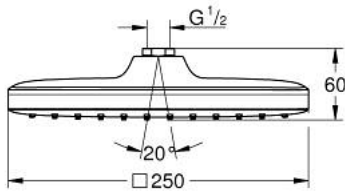

26 685 000 TEMPESTA 250 CUBE HEAD SHOWER 1 SPRAY

PRODUCT DESCRIPTION

- Colour: Chrome
- spray pattern:
 - Rain
- 250 mm x 250 mm
- head shower with white rear cover
- ball joint with turning angle $\pm 10^\circ$
- connection thread 1/2"
- GROHE Water Saving 9.5 l/min flow limiter
- GROHE DreamSpray perfect spray pattern
- GROHE Long-Life finish
- SpeedClean anti-limescale system
- Inner WaterGuide for a longer life
- suitable for instantaneous heater
- professional edition

26 685 000 TEMPESTA 250 CUBE HEAD SHOWER 1 SPRAY

SPARE PARTS, February 2019 – now

1: Fibre seal dia. Ø 18,5 x Ø 12 x 2 (Spare part-nr. 0138900M)

2: Strainer (Spare part-nr. 48007000)